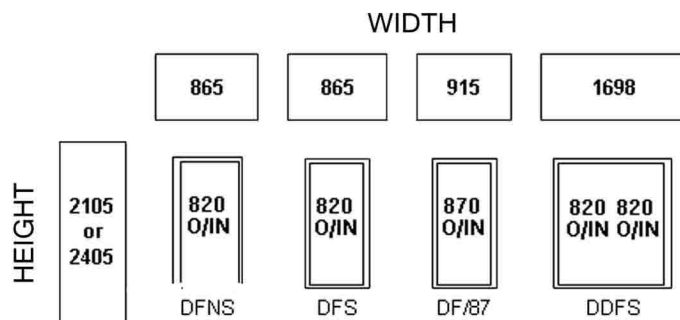

LAUNDRY COMBINATIONS:

∴ Laundry Combinations and Door frames are made to accommodate standard 820mm wide doors and are available in 2105 and 2405.

STANDARD DOOR FRAMES:

STANDARD DOORS MADE BY ASPECT WINDOWS:

∴ Doors are not kept in stock and are made to order.

∴ 190 and 200 mm mid and bottom rails are available.

∴ Colonial Bar options can be added to any style of door.

∴ Solid KD Hardwood Raised Fielded Panels made to order.