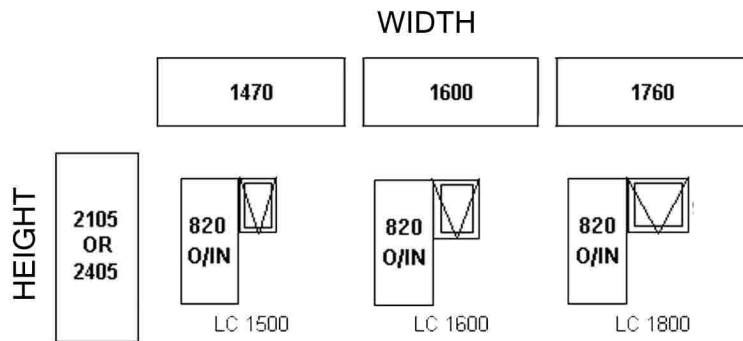

LAUNDRY COMBINATIONS:

∴ Laundry Combinations and Door frames are made to accommodate standard 820mm wide doors and are available in 2105 and 2405.

STANDARD DOOR FRAMES:

STANDARD DOORS MADE BY ASPECT WINDOWS:

∴ Doors are not kept in stock and are made to order.

∴ 190 and 200 mm mid and bottom rails are available.

∴ Colonial Bar options can be added to any style of door.

∴ Solid KD Hardwood Raised Fielded Panels made to order.