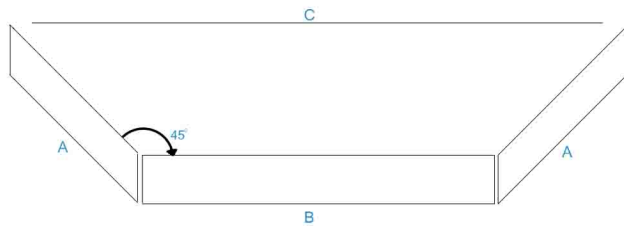

45 DEGREE BAY WINDOW LAYOUT

STANDARD SIZES:

A	B	C
605	395	1900
605	1195	2200
605	1453	2455
605	1773	2775
605	2373	3375
605	2651	3655

∴ Bay Windows can be assembled on site or supplied fully assembled. 90 degree box bay windows are also available.

∴ Two different sash profiles are available, a modern square look and the original period look.

∴ The operating sash position can be reconfigured at the time of ordering to suit the customer.

∴ Bay Window sashes can be either Awning, Casement, Double Hung, Sashless Sliding or fixed, depending on customer preference.