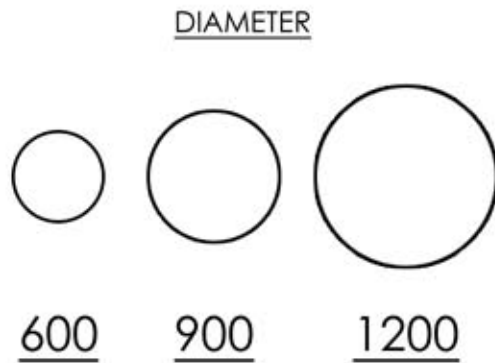

ROUND/BULLSEYE WINDOWS:

Round or Bullseye window.
- 4-lite Colonial Bar

∴ These items are specials so sizes are nominal.

∴ Standard and custom colonial bar configurations are available to all window/door types.

∴ Arched heads and round windows are made from Cedar.
Arched top rails for sashes and doors can be made from solid KDHW or Cedar.